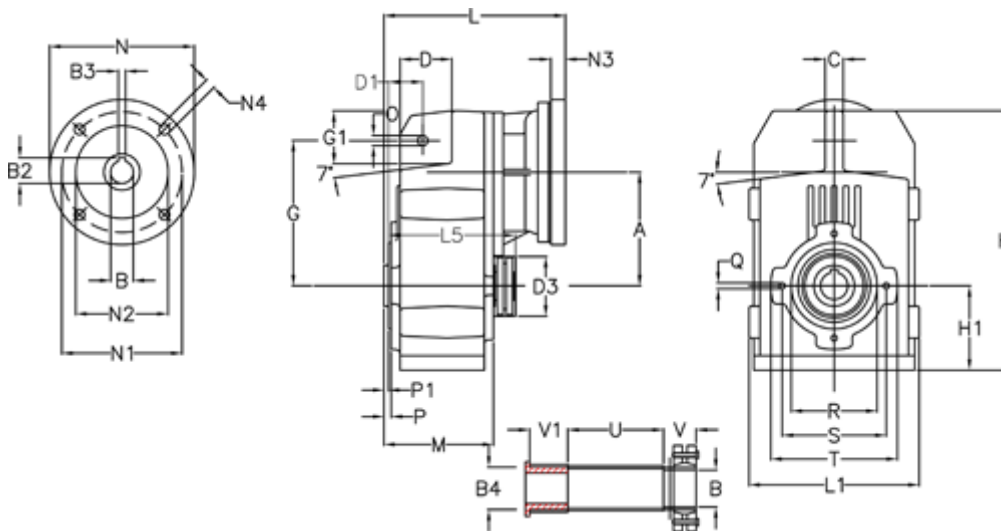

Article number: 29560211308220

Description: Shaft mounted gear
A253QF30-113-P63B5

Measures

A = 128.75	D1 = 43.5	I5 = 197.5	P1 = 3.5	V = 41
B = 30	d3 = 83	M = 135.5	Q = M10x14	V1 = 48
B1 = 11	G = 162	N = 140	R = 110	
B2 = 12.8	G1 = 58.0	N1 = 115	S = 130	
B3 = 4	H = 290.5	N2 = 95	T = 150	
B4 = 30	H1 = 93.5	N4 = M8x19	Tightening torque Nm adapter bushing = 6.0	
C = 20	L = 213.0	O = 13	Tightening torque Nm shrink disc = 7.0	
D = 57.0	L1 = 188	P = 6.0	U = 120.5	